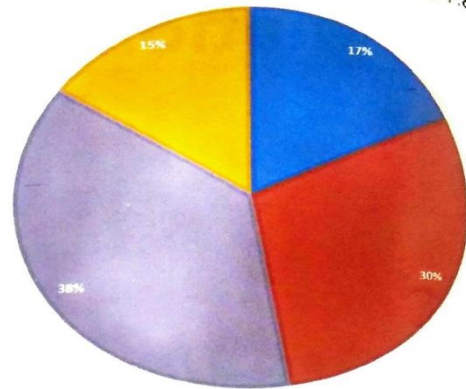

Bharatiya Vidya Bhavan's
 Atmakuri Rama Rao School
 Road No. 45 (End), Jubilee Hills, Hyderabad 500 033

Analysis of X results 2012-13

The Maiden Century

Result Class - X (2012-2013)

Appeared : 40; Qualified : 40 ; Result : 100%

Sl.No.	CGPA	Number of students
1.	10/10	7
2.	9.8/10 to 9/10	12
3.	8.8/10 to 8/10	15
4.	7.8/10 to 7.4/10	6

CGP ■ 10 ■ 9.2-9.8 ■ 8.2-9.0 ■ 7.2-7.8

Congratulations !

AHELI GHOSH

KEVIN BIJU GEORGE

AMALA

SHREYA BALAJI